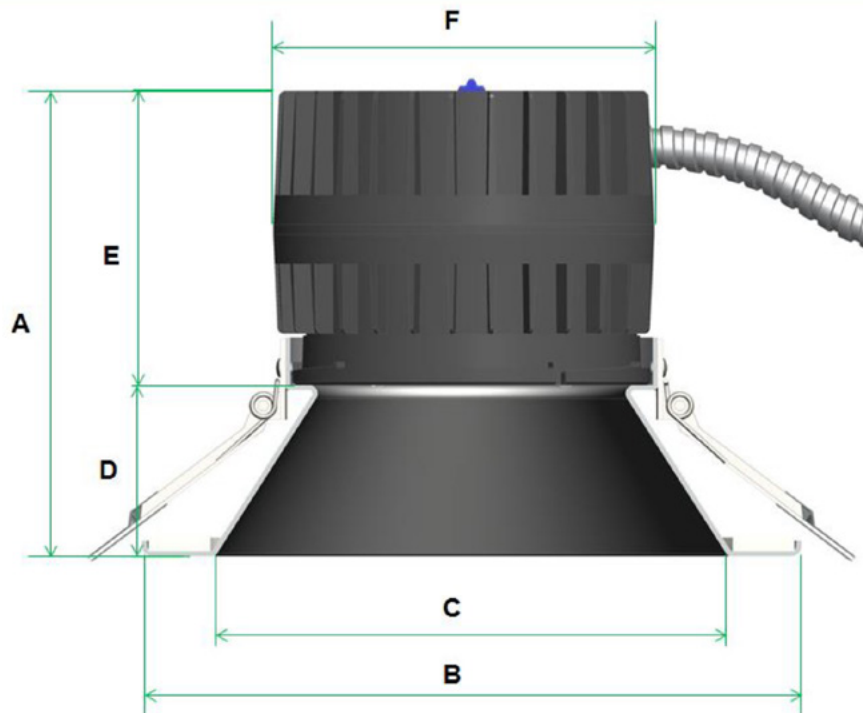

6 - Controls/Accessories

- PB-K** Programmable Bluetooth Sensor IFS108-N with Clip
- EMR** T24 Emergency Battery

* Accessories ship seperately

Fixture Size Chart

FSC Part #	Reflector Size	"Fixture Height" A	"Outer Diameter" B	"Inner Diameter" C	"Reflector Depth" D	"Module Height" E	"Module Diameter" F	"Cut Out" G
DL-1000L-AOKO	3" Round/Wash	5 1/16"	4 1/4"	3 1/16"	1 1/2"	3 9/16"	3 5/16"	3 9/16"
	3" Square	5 1/16"	4 1/4"	3 1/16"	1 1/2"	3 9/16"	3 5/16"	3 9/16"
	4" Round/Wash	5 5/16"	5 7/8"	4 1/16"	1 3/4"	3 9/16"	3 5/16"	4 15/16"
	4" Square	5 5/16"	5 7/8"	4"	1 3/4"	3 9/16"	3 5/16"	4 15/16"
DL-2800L-AOKO	6" Round/Wash	6"	7 1/16"	5 1/4"	2 9/16"	3 7/16"	4 9/16"	6 5/16"
	8" Round/Wash	6 1/2"	9 1/16"	7 1/16"	8 7/8"	3 7/16"	4 9/16"	7 1/2"
	10" Round/Wash	7 1/16"	11 1/32"	8 7/8"	3 1/16"	3 7/16"	4 9/16"	9 7/16"
	6" Square	6"	7 1/16"	5 3/16"	2 9/16"	3 7/16"	4 9/16"	6 5/16"
	8" Square	6 1/2"	9 1/16"	7 3/16"	8 7/8"	3 7/16"	4 9/16"	7 1/2"
DL-4500L-AOKO	6" Round/Wash	6"	7 1/16"	5 1/4"	2 9/16"	3 3/8"	5 11/16"	6 5/16"
	8" Round/Wash	6 1/2"	9 1/16"	7 1/16"	8 7/8"	3 3/8"	5 11/16"	7 1/2"
	10" Round/Wash	7 1/16"	11 1/32"	8 7/8"	3 1/16"	3 3/8"	5 11/16"	9 7/16"
	6" Square	6"	7 1/16"	5 3/16"	2 9/16"	3 3/8"	5 11/16"	6 5/16"
	8" Square	6 1/2"	9 1/16"	7 3/16"	8 7/8"	3 3/8"	5 11/16"	7 1/2"