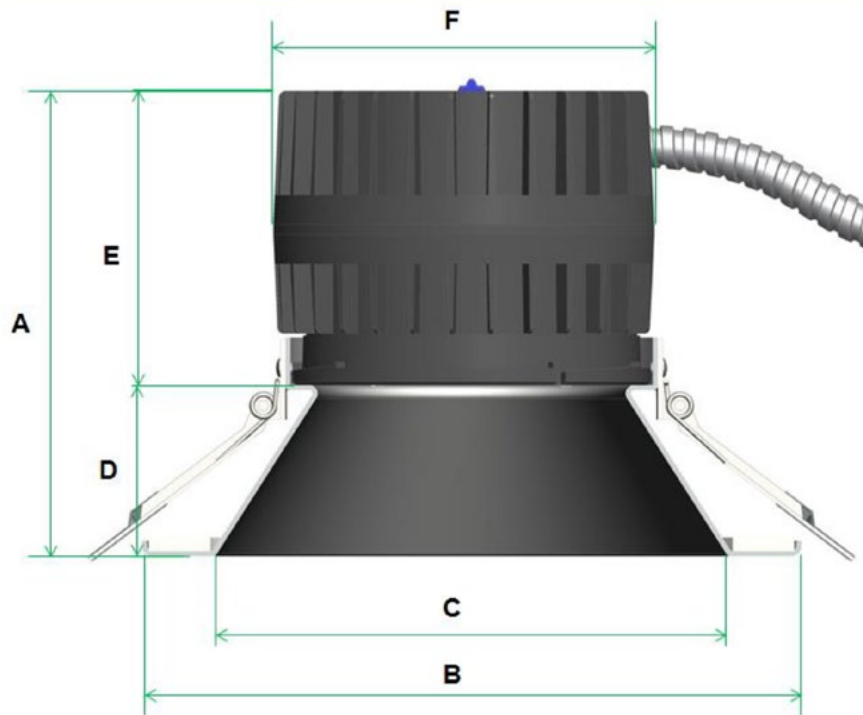

Fixture Size Chart

FSC Part #	Reflector Size	"Fixture Height" A	"Outer Diameter" B	"Inner Diameter" C	"Reflector Depth" D	"Module Height" E	"Module Diameter" F	"Cut Out" G
DL-1000L-AOKO	3" Round/Wash	5 1/16"	4 1/4"	3 1/16"	1 1/2"	3 9/16"	3 5/16"	3 9/16"
	3" Square	5 1/16"	4 1/4"	3 1/16"	1 1/2"	3 9/16"	3 5/16"	3 9/16"
	4" Round/Wash	5 5/16"	5 7/8"	4 1/16"	1 3/4"	3 9/16"	3 5/16"	4 15/16"
	4" Square	5 5/16"	5 7/8"	4"	1 3/4"	3 9/16"	3 5/16"	4 15/16"
DL-2800L-AOKO	6" Round/Wash	6"	7 1/16"	5 1/4"	2 9/16"	3 7/16"	4 9/16"	6 5/16"
	8" Round/Wash	6 1/2"	9 1/16"	7 1/16"	8 7/8"	3 7/16"	4 9/16"	7 1/2"
	10" Round/Wash	7 1/16"	11 1/32"	8 7/8"	3 1/16"	3 7/16"	4 9/16"	9 7/16"
	6" Square	6"	7 1/16"	5 3/16"	2 9/16"	3 7/16"	4 9/16"	6 5/16"
	8" Square	6 1/2"	9 1/16"	7 3/16"	8 7/8"	3 7/16"	4 9/16"	7 1/2"
DL-4500L-AOKO	6" Round/Wash	6"	7 1/16"	5 1/4"	2 9/16"	3 3/8"	5 11/16"	6 5/16"
	8" Round/Wash	6 1/2"	9 1/16"	7 1/16"	8 7/8"	3 3/8"	5 11/16"	7 1/2"
	10" Round/Wash	7 1/16"	11 1/32"	8 7/8"	3 1/16"	3 3/8"	5 11/16"	9 7/16"
	6" Square	6"	7 1/16"	5 3/16"	2 9/16"	3 3/8"	5 11/16"	6 5/16"
	8" Square	6 1/2"	9 1/16"	7 3/16"	8 7/8"	3 3/8"	5 11/16"	7 1/2"