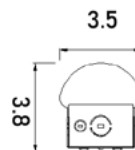

Standard Height & Width (inch)