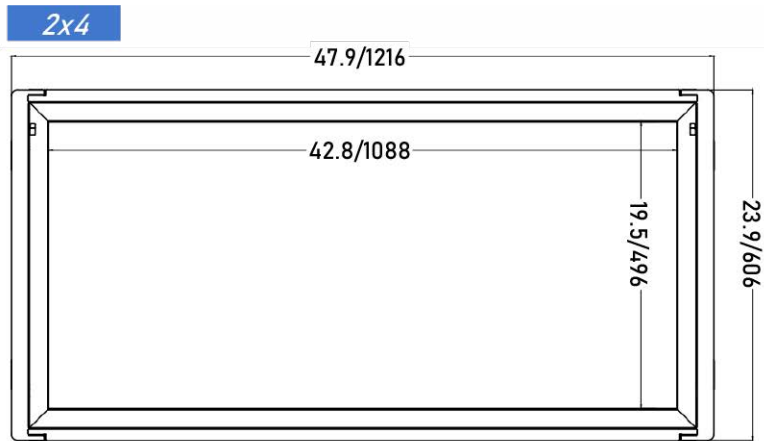

FPB								
1	2	3	4	5	5	5		

1 - Series

2 - Dimensions/Wattage

3 - Type

FPB

24-4500L (2x4 / 23 Watt)
(2x4 / 30 Watt)
(2x4 / 36 Watt)

22-3100L (2x2 / 18 Watt)
(2x2 / 22 Watt)
(2x2 / 25 Watt)

14- 3100L (1x4 / 18 Watt)
(1x4 / 22 Watt)
(1x4 / 25 Watt)

AOK-RFKW (Adjustable Output and Kelvin Temp 35K, 40K & 50K)

5- Accessories

EM8W 8W EMBB

EM10WT20-BW EMBB with Installation Bracket and Whip

90 CRI90 (Special Order)

Physical Characteristics

Dimensions

Version	Depth	Length	Width	Weight
2x4	2.2"	47.9"	23.9"	9.6lbs
2x2	2.2"	23.9"	23.9"	4.9lbs
1x4	2.2"	47.9"	11.9"	5.2lbs