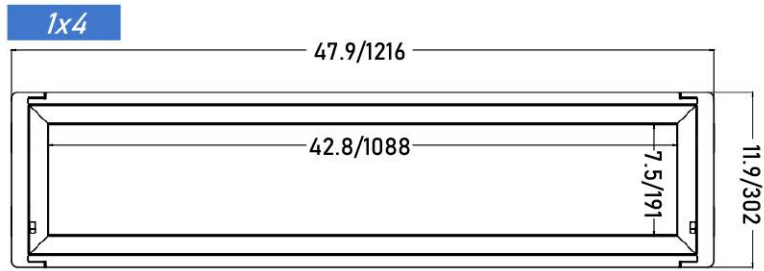

Net weight: 5.2lb/2.4Kg