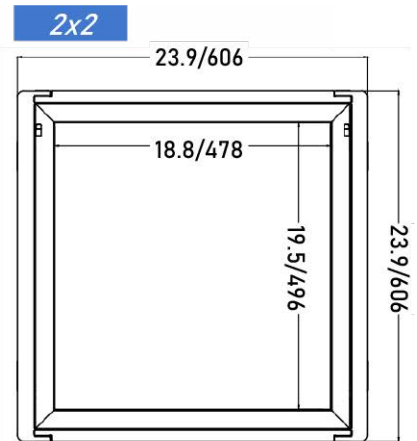

Net weight: 4.9lb/2.2Kg