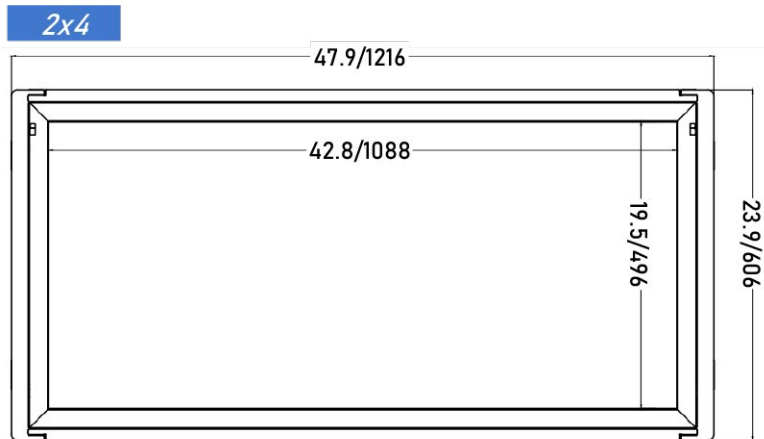

FPB								
1	2	3	4	5	5	5		

1 - Series

2 - Dimensions/Wattage

3 - Type

FPB

24-4500L (2x4 / 23 Watt)
(2x4 / 30 Watt)
(2x4 / 36 Watt)

22-3100L (2x2 / 18 Watt)
(2x2 / 22 Watt)
(2x2 / 25 Watt)

14- 3100L (1x4 / 18 Watt)
(1x4 / 22 Watt)
(1x4 / 25 Watt)

AOK-RFKW (Adjustable Output and Kelvin Temp 35K, 40K & 50K)

5- Accessories

EM8W 8W EMBB

EM10WT20-BW EMBB with Installation Bracket and Whip

90 CRI90 (Special Order)

Physical Characteristics

Dimensions

Version	Depth	Length	Width	Weight
2x4	2.2"	47.9"	23.9"	9.6lbs
2x2	2.2"	23.9"	23.9"	4.9lbs
1x4	2.2"	47.9"	11.9"	5.2lbs