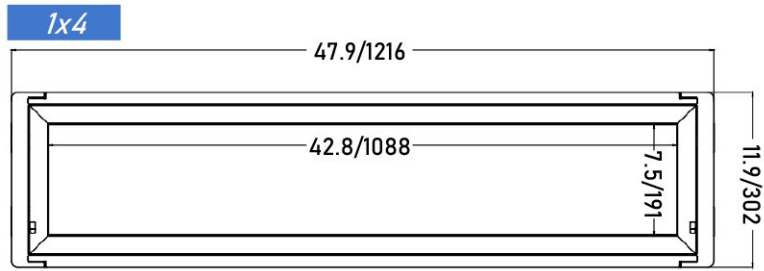

Net weight: 5.2lb/2.4Kg