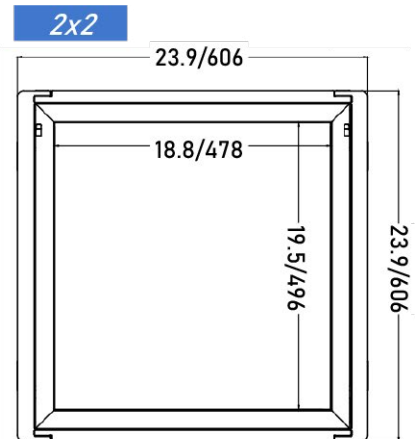

Net weight: 4.9lb/2.2Kg