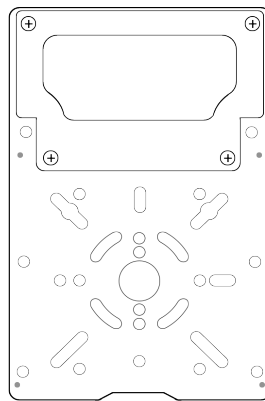

Version	Depth	Length	Width	Weight
Small	3.6"	9.6"	6.02"	3.08 lbs

Front View

Back View

Side View

Notes

1 Not all versions of this product may be DLC Premium qualified or DLC qualified. Please check the DLC Qualified Products List at www.designlights.org/ to confirm which versions are qualified.