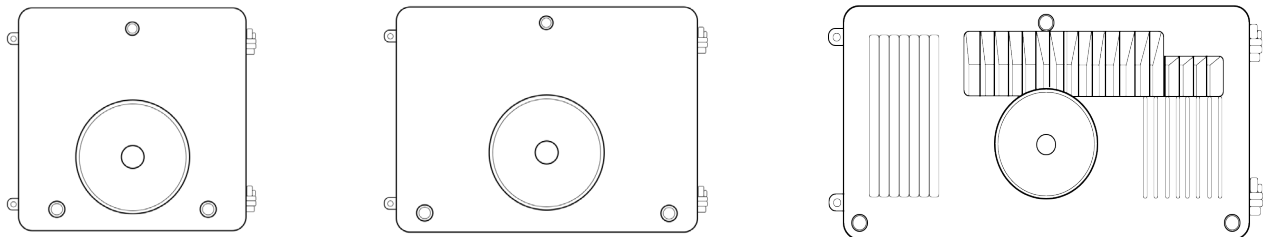

Physical Characteristics

Dimensions

Version	Depth	Length	Width	Weight
Small	4.75"	9.00"	9.00"	5.3lbs
Medium	4.75"	9.00"	13.00"	7.6lbs
Large	4.75"	9.00"	17.00"	11.8lbs

Front View

Back View

Side View

Notes

1 Not all versions of this product may be DLC Premium qualified or DLC qualified. Please check the DLC Qualified Products List at www.designlights.org to confirm which versions are qualified.