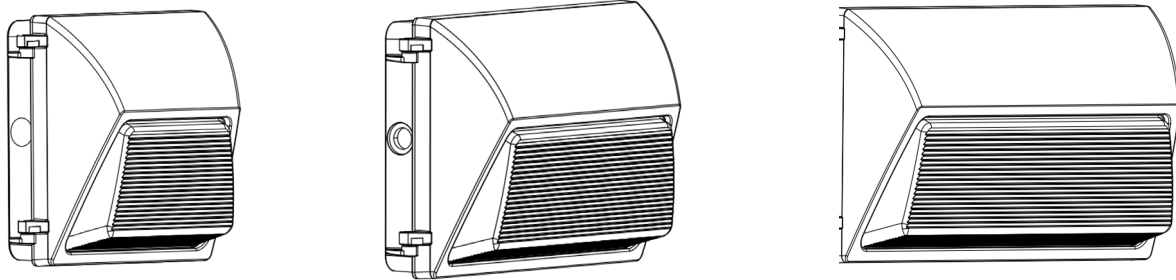

Physical Characteristics

Dimensions

Version	Depth	Length	Width	Weight
Small	4.75"	9.00"	9.00"	5.3lbs
Medium	4.75"	9.00"	13.00"	7.6lbs
Large	4.75"	9.00"	17.00"	11.8lbs

Front View

Back View