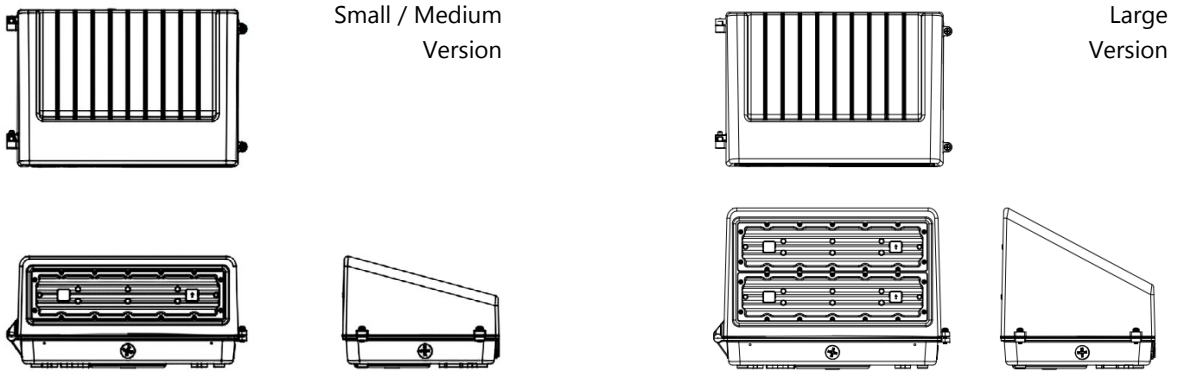

5 - Options	6 - Accessories
Blank (Integrated DC Photocell) OS-PW (Wet Location PIR Programmable Occupancy Sensor)	EM15W (Emergency Battery Back-Up 15W)

Dimensions

Version	Depth	Length	Height	Weight
Small	6 9/16"	14 3/16"	9 5/16"	6.8 lbs
Medium	6 9/16"	14 3/16"	9 5/16"	7.5 lbs
Large	9 5/8"	14 3/16"	9 5/16"	11 lbs