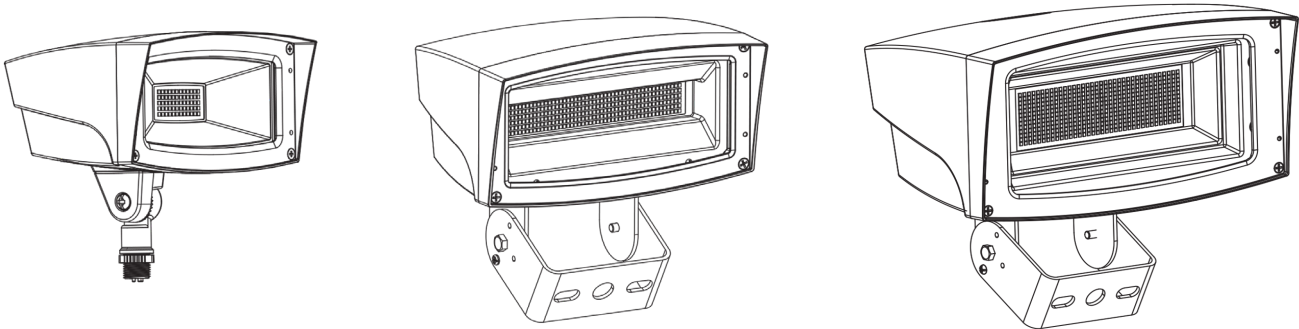

Applications

Ideal for use in exterior commercial and industrial building facades.

Construction

Housing made from die-cast aluminum. Tempered glass lens.

Mounting

Slip-fitter, trunnion and adjustable knuckle mounting options available.

Dimensions

Version	Depth	Length	Width	Weight
Small	6.5"	4.5"	8.5"	5.25lbs
Medium	8.375"	11.00"	6.00"	12lbs
Large	10.5"	7.75"	14"	19lbs

Front View

Side View

Back View

Notes

- 1 Not all versions of this product may be DLC Premium qualified or DLC qualified. Please check the DLC Qualified Products List at www.designlights.org to confirm which versions are qualified.
- 2 Adjustable knuckle is only available in the small and medium size.
- 3 Trunnion and Slip-fitter only available in the medium and large sizes.