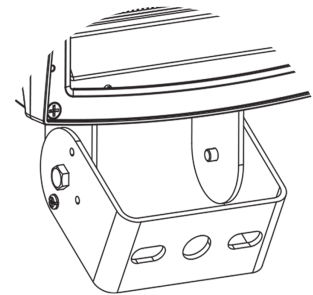

TR - Trunnion Mount

Notes

1 Not all versions of this product may be DLC Premium qualified or DLC qualified. Please check the DLC Qualified Products List at www.designlights.org to confirm which versions are qualified.

2 Adjustable knuckle is only available in the small and medium size.

3 Trunnion and Slip-fitter only available in the medium and large sizes.