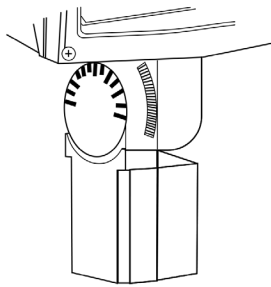

Catalog Ordering

Sample Part #FL-L-18L-AOK

Series	Size & Lumens	Type	Finish	Mounting
FL				
FL	S-3L (Small / 15W-22W-28W) M-10L (Medium / 40W-60W-80W) L-18L (Large / 100W-120W-150W)	AOK (Adjustable Output and Kelvin Temp 30K, 40K & 50K)	Blank (Standard Dark Bronze) B (Black) W (White)	AK (Adjustable Knuckle)² TR (Trunnion)³ SF (Slip-Fitter)³

Mounting Options

SF - Slip-Fitter Mount