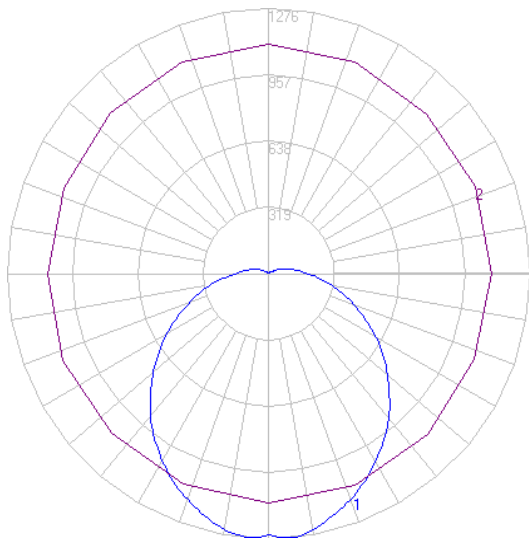

### Zonal Lumen Summary

Zone	Lumens	%Luminaire
0-10	119.56	3.08%
10-20	339.32	8.75%
20-30	504.31	12.99%
30-40	599.89	15.46%
40-50	615.85	15.87%
50-60	561.58	14.47%
60-70	449.98	11.59%
70-80	311.79	8.04%
80-90	178.39	4.60%
90-100	97.14	2.50%
100-110	53.79	1.36%
110-120	25.21	0.64%
120-130	9.54	0.24%
130-140	4.97	0.13%
140-150	3.72	0.09%
150-160	2.94	0.07%
160-170	2.06	0.05%
170-180	0.75	0.02%

## Physical Characteristics

### Dimensions

Version	Depth	Length	Width	Weight
2FT	3.1"	23.6"	3.5"	3lbs
4FT	3.1"	47.2"	3.5"	5lbs
8FT	3.1"	94.5"	3.5"	8lbs

Top View

Bottom View

### Polar Graph

End View

End View w/ Plug Option

Side View