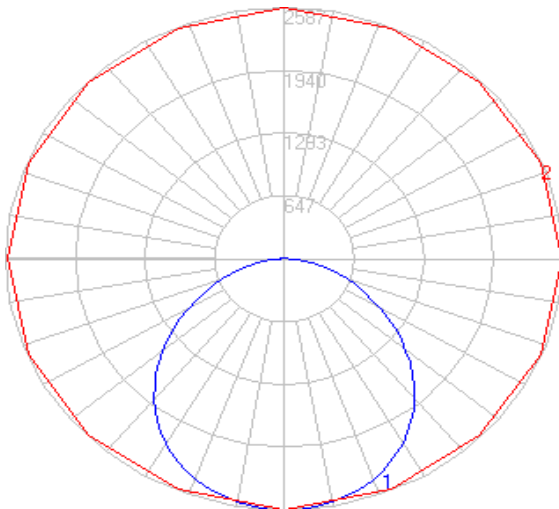

Performance Data

Form Factor	Rated Wattage	Tested Wattage	Delivered Lumens	Efficacy	CRI
2FT	25W	28.58W	3,844 LM	134 LPW	>83
4FT	25W	27.87W	3,852 LM	138 LPW	>83
4FT	40W	41.64W	6,278 LM	150 LPW	>83
4FT	60W	61.11W	8,326 LM	136 LPW	>83
8FT	50W	56.00W	7,704 LM	137 LPW	>83
8FT	80W	82.36W	11,730 LM	142 LPW	>83
8FT	120W	122.00W	16,652 LM	136 LPW	>83

Photometric Data

L7648-60W-50K Tested in accordance to IESNA LM-79

Zonal Lumen Summary

Zone	Lumens	%Luminaire
0-10	244.03	3.03%
10-20	701.87	8.73%
20-30	1,073.43	13.35%
30-40	1,309.09	16.28%
40-50	1,373.67	17.08%
50-60	1,255.50	15.61%
60-70	977.39	12.15%
70-80	616.02	7.66%
80-90	293.25	3.65%
90-100	116.43	1.45%
100-110	48.20	0.59%
110-120	21.00	0.26%
120-130	8.68	0.11%
130-140	2.19	0.03%

Polar Graph

Physical Characteristics

Dimensions

Version	Depth	Length	Width	Weight
2FT	4.19"	27.69"	6.77"	6lbs
4FT	4.19"	51.81"	6.77"	12lbs
8FT	4.19"	100.00"	6.77"	23lbs

Top View

Bottom View

Side View

End View