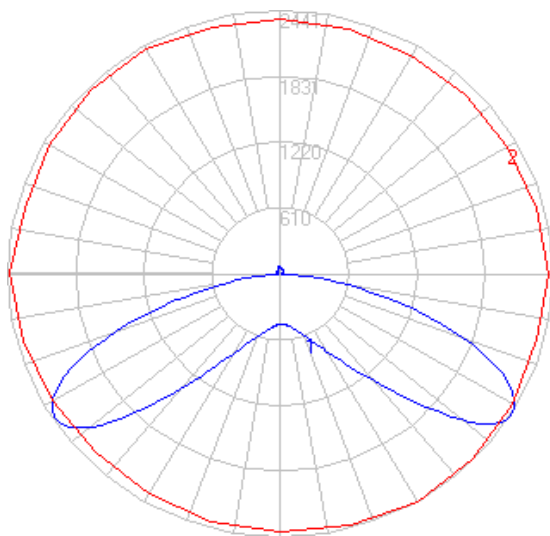

Catalog Ordering

Sample Part # ORBIS-16-60W-8-40K

ORBIS								
1	2	3	4	5	6	6	6	6

1 - Series	2 - Diameter	3 - Watts	4 - CRI & Color Temp (CCT)
ORBIS	16 (16" in Diameter)	40W (32 Watts) 60W (55 Watts) 80W (72 Watts)	8-40K (80 CRI- 4000 Kelvin Temp) 8-50K (80 CRI- 5000 Kelvin Temp)

Photometric Data

ORBIS-16-80W-850K-WQ Tested in accordance to IESNA

Zonal Lumen Summary

Zone	Lumens	%Luminaire
0-10	46.94	0.56%
10-20	160.95	1.94%
20-30	343.44	4.15%
30-40	694.97	8.40%
40-50	1383.61	16.72%
50-60	2088.20	25.23%
60-70	2092.92	25.29%
70-80	1137.98	13.75%
80-90	204.48	2.47%
90-100	17.99	0.22%
100-110	22.91	0.27%
110-120	27.03	0.32%
120-130	26.77	0.32%
130-140	25.36	0.30%
140-150	24.15	0.29%
150-160	20.47	0.24%
160-170	14.65	0.17%
170-180	5.68	0.07%

Polar Graph

Physical Characteristics

Dimensions

Version	Depth	Diameter	Weight
16" Round	4.82"	15.94"	15lbs

Top View Standard

Top View with Sensor

End View

Back View