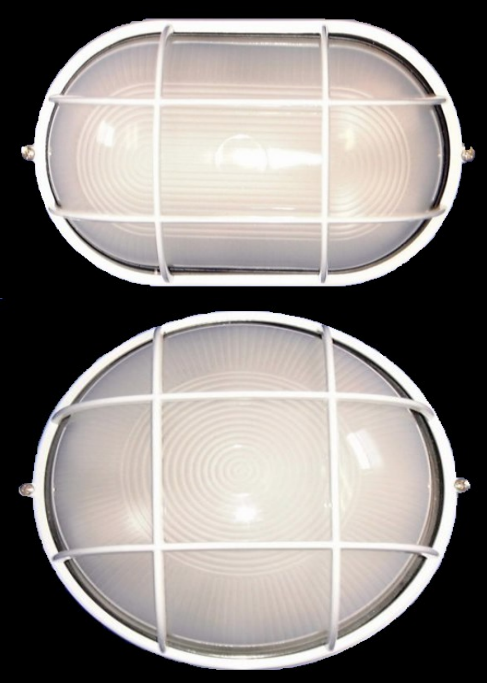

# 9400 & 9600 Series

Oval Bulkhead/ Round Bulkhead

### Features & Specifications:

Our bulkheads are constructed of a white powder coat die cast housing and frosted glass lens. It's available as a compact fluorescent or low wattage led fixture. Suitable for a variety of applications including patios, walkways or porches. Standard in with lamps installed.

- Die Cast housing and frame
- White powder coated finish
- Glass lens
- With lamps installed
- Available in a variety of lamp configurations
- Suitable for damp location