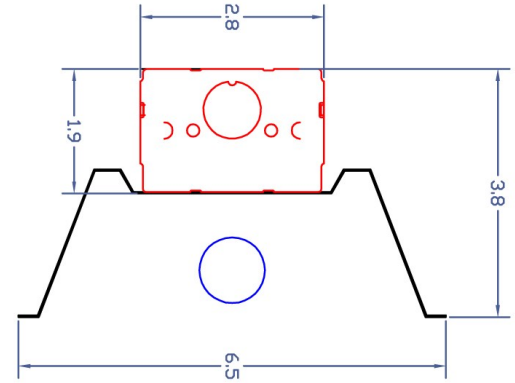

Symmetrical

SYM-1