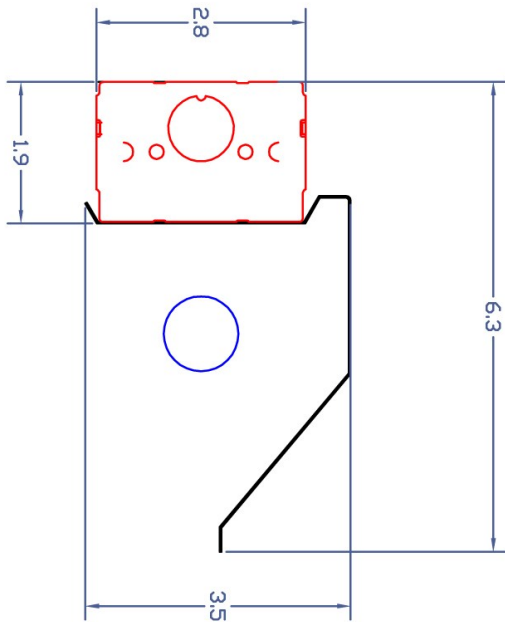

\* 8218 is not available with a Universal, Dimming or Universal Ballast

\*\* Not Available in 18" fixture

Specifications and Dimensions Subject to change without notice

FSC Lighting 9120 Center Avenue, Rancho Cucamonga, CA 91730 Ph 909-948-8878 Fax 909-948-8510

## Asymmetrical

ASYM-1

## Symmetrical

SYM-1

ASYM-2

Specifications and Dimensions Subject to change without notice

FSC Lighting 9120 Center Avenue, Rancho Cucamonga, CA 91730 Ph 909-948-8878 Fax 909-948-8510

Revised 1/14/14