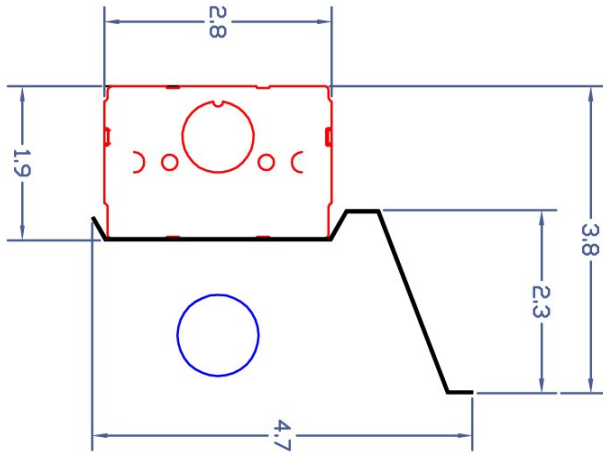

Asymmetrical

ASYM-1