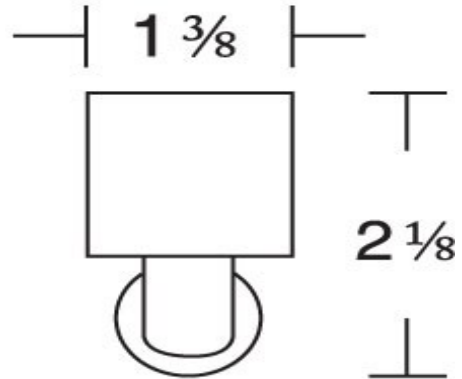

### General Characteristics:

Lamp Type: 1 Lamp T5 or T8  
 Ballast Type: Electronic  
 Standard Voltage: 120 (277 optional)  
 Options: With Lamps, 6ft Cord and Plug, GE Covrguard Shatter Resistant Lamps  
 Mounting: Surface  
 Additional Info: UL Listed & Title 24 Compliant