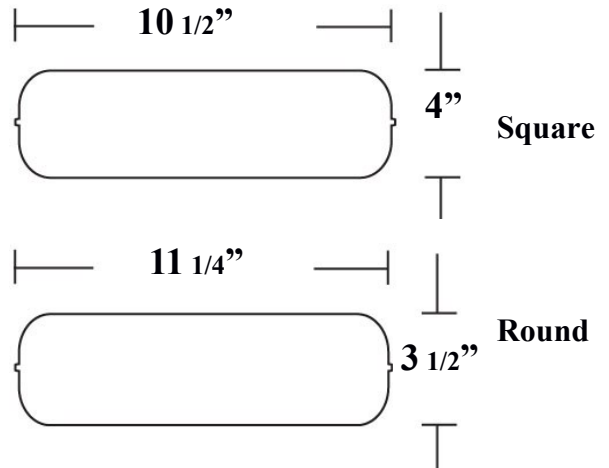

Catalog No.	Type:
Job Name:	

7700 & 7800 Series

Round or Square Gasketed Fixture

Features & Specifications:

A fully gasketed fixtures designed to prevent dust, moisture, and insects from entering the fixture. Round or square polycarbonate housing, available in black or white. The high-impact polycarbonate lens is available in either clear prismatic or white. Perfect for any wall or ceiling application that calls for a weather or vandal proof fixture.

Catalog Ordering: Example:7713Q-BLK-20-UNV-WL

77					
----	--	--	--	--	--

FAMILY TYPE	LAMPING	BODY COLOR	LENS COLOR	VOLTAGE	OPTIONS
77 (Round)	22 (1- FC8T9CW)	-BLK (Black)	-10 (Clear Acrylic)	120 (120 Volt)	WL (With lamp)
78 (Square)	13Q (1- F13DBX4P) 213Q (2- F13DBX4P) 26Q (1- F26DBX4P)	-WHT (White)	-20 (Opal Acrylic)	UNV (120-277 Volt)	