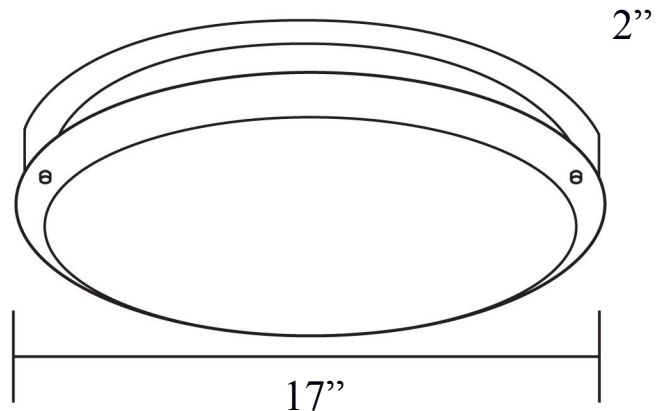

Catalog No.	Type:
Job Name:	

7300 Series

Decorative Nickel Trim Surface Mount

Features & Specifications:

The 7300 Series is a decorative nickel trim surface mount fixture with white acrylic lens for soft, glare free illumination. Suitable for ceiling or wall mount. Comes standard with lamps installed.

- High performance electronic ballast
- White Acrylic Lens
- Easy Installation
- Lamps Installed
- Durable Die-form cold rolled steel housing
- Satin nickel trim

General Characteristics:

Lamp Type: Compact Fluorescent or Circline
 Ballast Type: Electronic
 Standard Voltage: 120 (Universal 120-277 Optional)
 Mounting: Surface or Ceiling
 Additional Info.: UL Listed & Title 24 Compliant