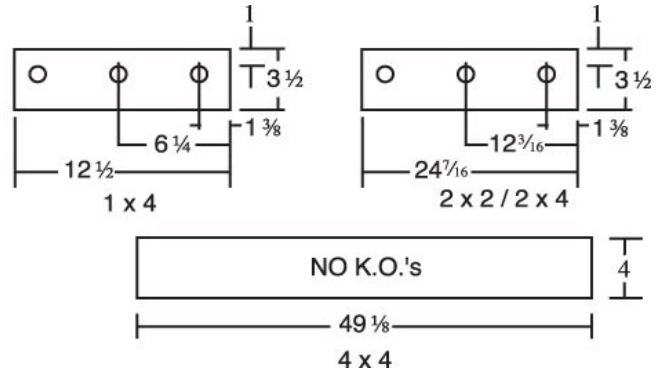

General Characteristics:

Lamp Type: 2, 4, 6 and 8 lamp T8 or T5
Ballast Type: Electronic Ballast
Standard Voltage: Universal 120-277
Options: Dimming Ballast, Emergency Ballast, With Lamps
Mounting: Ceiling Mount
Additional Info.: UL Listed & Title 24 Compliant