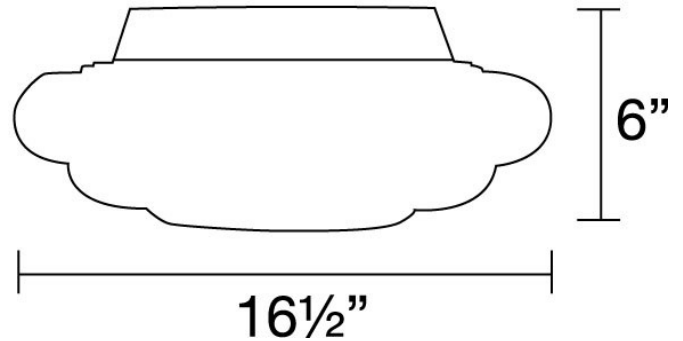

Catalog Ordering: Example: 5317-432/1-UNV-WL

53					

FAMILY TYPE	SIZE - LAMPING	LENGTH	# OF BALLAST	BALLAST/ VOLTAGE	OPTIONS
53	13-232 (2- F32T8)	51"	/1	UNV (120-277 Volt)	EMR (450 Lumen Emergency Ballast)
	17-432 (4- F32T8)	51"	/2	DIM (Dimming Ballast)	EMR 1400 (1400 Lumen Emergency Ballast)
	21-417 (4- F17T8)	27 1/4"			WL (With Lamps)

Specifications and Dimensions Subject to change without notice

FSC Lighting 9120 Center Avenue, Rancho Cucamonga, CA 91730 Ph 909-948-8878 Fax 909-948-8510