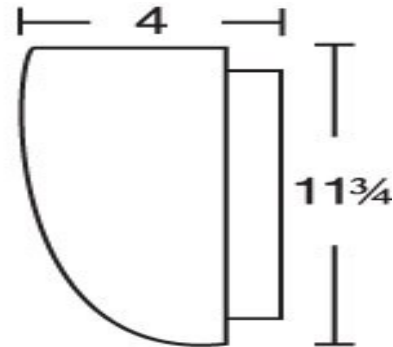

White Marble   Ivory Marble   Peach Marble   Alabaster Marble

Catalog Ordering: Example: 47218Q-EL-11"-120-10

47				

FAMILY TYPE	LAMPING	VOLTAGE	LENS COLOR	OPTIONS
47	13Q-EL- 11" (1- F13DBX4P)	120 (120 Volt)	- 10 (Solid White)	WL (With Lamps)
	18Q-EL- 11" (1- F18DBX4P)	UNV (120- 277 Volt)*	- 20 (White Marble)*	CRM (Chrome Trim)
	26Q-EL- 11" (1- F26DBX4P)	DIM (Dimming Ballast)**	- 30 (Ivory Marble)*	BRS (Brass Trim)
	213Q-EL- 14" (2- F13DBX4P)		- 40 (Peach Marble)*	RIB (Ribbed Lens)
	218Q-EL- 19" (2- F18DBX4P)		- 50 (Albaster Marble)*	
	226Q-EL- 19" (2- F26DBX4P)			

* Only Available in 14" Lens

** Dimming Ballast only available in 14" and 19" pans

Specifications and Dimensions Subject to change without notice

FSC Lighting 9120 Center Avenue, Rancho Cucamonga, CA 91730 Ph 909-948-8878 Fax 909-948-8510

Revised 1/14/14