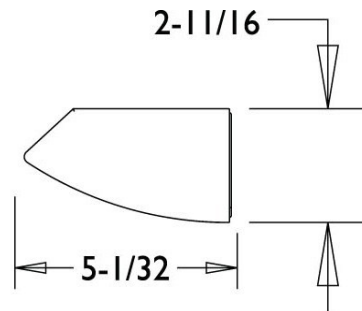

Catalog Ordering: Example: 4448-232-UNV-DIM-WL

44					

FAMILY TYPE	LENGTH IN INCHES/ LAMPING	# OF BALLAST	BALLAST/ VOLTAGE	OPTIONS
44	24-217 (2- F17T8)*	/1	UNV (120-277 Volt)	WL (Lamps Plus)
	24-214 (2- F14T5)*	/2	DIM (Dimming Ballast)	OL (Overlay Lens)
	24-224 (2- F24T5HO)*			LV-W (White Louver)
	48-232 (2- F32T8)			LV- SS (Semi- Specular Louver)
	48-228 (2- F28T5)			OS (Occupancy Sensor)
	48-254 (2- F54T5HO)			
	96-232T (4- F32T8)			
	96-228T (4- F28T5)			
	96-254T (4- F54T5HO)			

* 2' Fixture not available with the perforated design

Specifications and Dimensions Subject to change without notice

FSC Lighting 9120 Center Avenue, Rancho Cucamonga, CA 91730 Ph 909-948-8878 Fax 909-948-8510