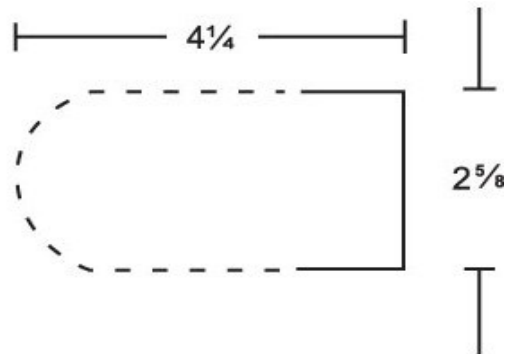

Catalog Ordering: Example: 4136-125-120-ALM

41				

FAMILY TYPE	LENGTH IN INCHES/ LAMPING	BALLAST/ VOLTAGE	OPTIONS
41	15-EL (1-F14T8)*	120 (120 Volt)	WL (With Lamps)
	18-EL (1-F15T8)*	UNV(120-277 Volt)**	ALM (Bright Anodized Aluminum)
	24-117 (1- F17T8)	DIM (Dimming Ballast)**	EMR (450 Lumen Emergency Ballast)**
	36-125 (1-F25T8)		CO (Convenience Outlet)
	48-132 (1- F32T8)		PLG (6' Cord and Plug) PLS (Switch & Pull Chain)

* Not Available with Emergency Ballast, Universal Volt or Dimming Ballast
** Not Available in the 15" and 18" fixture

Specifications and Dimensions Subject to change without notice

FSC Lighting 9120 Center Avenue, Rancho Cucamonga, CA 91730 Ph 909-948-8878 Fax 909-948-8510