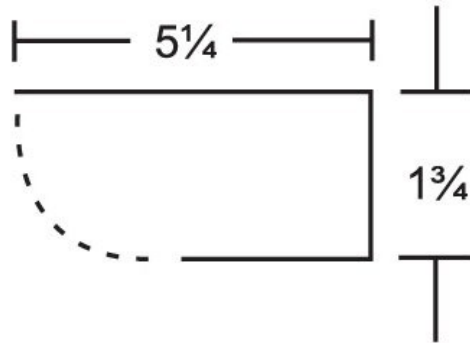

Catalog Ordering: Example: 3148-132-CO-RSW

31					

FAMILY TYPE	LAMPING	LENGTH IN INCHES	BALLAST/ VOLTAGE	OPTIONS
31	08-EL (1- F8T5)*	12"	120 (120 Volt)	PLG (6'SJT Grounded Cord & Plug)
	18-EL (1- F15T8)*	18"	UNV (120-277 Volt)**	WL (With Lamps)
	24-117 (1- F17T8)	24"	DIM (Dimming Ballast)**	CO (Convenience Outlet)
	36-125 (1- F25T8)	36"		RSW (Rocker Switch)
	48-132 (1- F32T8)	48"		

*Not Available with Universal & Dimming Ballast ** Not Available in the 12" and 18" fixture

Specifications and Dimensions Subject to change without notice

FSC Lighting 9120 Center Avenue, Rancho Cucamonga, CA 91730 Ph 909-948-8878 Fax 909-948-8510

Revised 1/14/14