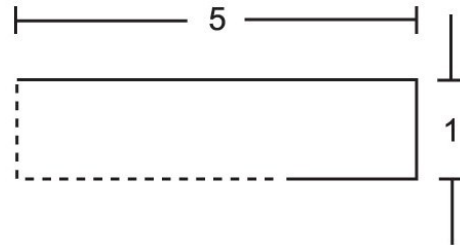

Catalog Ordering: Example: 3042-277-CO-RSW

30				

FAMILY TYPE	LENGTH IN INCHES/ LAMPING	VOLTAGE	OPTIONS
30	12 (1- F8T5)	120 (120 Volt) 277 (277 Volt)	PLG (6'SJT Grounded Cord & Plug) PLG-277 (6' SJT Cord and Plug) CO (Convenience Outlet) RSW (Rocker Switch) WW (Warm White Lamps)
	21 (1- F13T5)		
	24 (2- F8T5)		
	33 (1- F8T5 & 1- F13T5)		
	42 (2- F13T5)		
	46 (1-F28T5)		

Specifications and Dimensions Subject to change without notice

FSC Lighting 9120 Center Avenue, Rancho Cucamonga, CA 91730 Ph 909-948-8878 Fax 909-948-8510