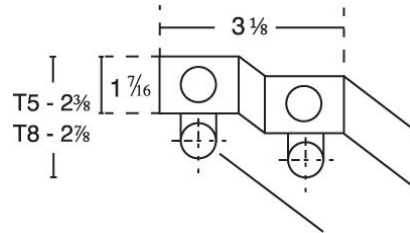

28700 Series

Staggered Strip T8 or T5

General Characteristics:

Lamp Type: 1 or 2 lamps T5 or T8
 Ballast Type: Electronic Ballast
 Standard Voltage: Universal 120-277
 Options: Dimming Ballast, Emergency Ballast, 6' SJT Grounded Cord & Plug, With Lamps, Ends
 Mounting: Surface Mount
 Additional Info: UL Listed & Title 24 Compliant

Catalog Ordering: Example: 28724-117-UNV-WL

Catalog No.	Type:
Job Name:	

Features & Specifications:

The 28700 Series is a functional multi-purpose staggered strip that incorporates premium performance and construction durability. This series can be installed using various mounting methods and numerous options and accessories are available. The 28700 Series can be the illumination solution in commercial, industrial and residential applications. Ideal for warehouses, garages, utility rooms, and production lines.

- T5 or T8 strip available in a large variety of lengths and lamp configurations
- Mounted individually or in continuous rows
- Housing is pre-painted stamped steel
- Numerous knockouts for ease of installation
- White polyester polymer with a minimum of 82% reflectivity
- Suitable for damp location
- Mini body to fit confined spaces