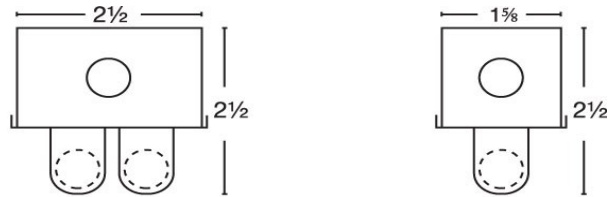

Catalog Ordering: Example: 28122-114-UNV-WL

281

FAMILY TYPE	LAMPING	LENGTH	BALLAST/ VOLTAGE	OPTIONS
281	24-117 (1- F17T8)	24"	UNV (120-277 Volt)	WL (With Lamps)
	36-125 (1- F25T8)	36"	DIM (Dimming Ballast)	PLG (6' SJT Cord & Plug)
	48-132 (1- F32T8)	48"		ASYM-1 (Asymmetrical Reflector Style 1)
	60-140 (1- F40T8)*	60"		ASYM-2 (Asymmetrical Reflector Style 2)
	22-114 (1- F14T5)	22"		SYM-1 (Symmetrical Reflector Style 1)
	222-214 (2- F14T5)	22"		SYM-2 (Symmetrical Reflector Style 2)
	24-124 (1- F24T5HO)	22"		SYM-3 (Symmetrical Reflector Style 3)
	224-224 (2- F24T5HO)	22"		
	34-121 (1- F21T5)	34"		
	234-221 (2- F21T5)	34"		
	39-139 (1- F39T5HO)	34"		
	239-239 (2- F39T5HO)	34"		
	46-128 (1- F28T5)	46"		
	246-228 (2- F28T5)	46"		
	54-154 (1- F54T5HO)	46"		
	254-254 (2- F54T5HO)	46"		
	58-135 (1- F35T5)*	58"		
	80-235 (1- F80T5HO)*	58"		
	192-128T (2- F28T5)	92"		
	192-154T (2- F54T5HO)	92"		

* Not available with Dimming Ballast

Specifications and Dimensions Subject to change without notice

FSC Lighting 9120 Center Avenue, Rancho Cucamonga, CA 91730 Ph 909-948-8878 Fax 909-948-8510