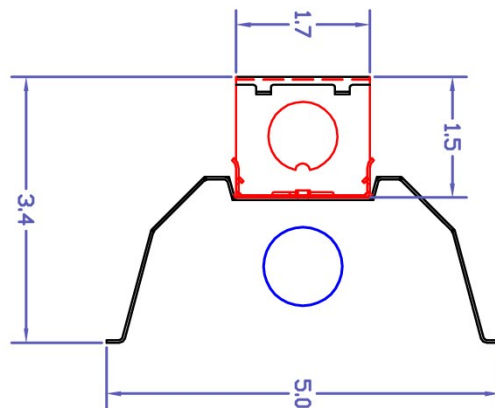

## Asymmetrical

**ASYM-1**

**ASYM-2**

## Symmetrical

**SYM-1**

**SYM-2**

**SYM-3**

**Specifications and Dimensions Subject to change without notice**

FSC Lighting 9120 Center Avenue, Rancho Cucamonga, CA 91730 Ph 909-948-8878 Fax 909-948-8510

Revised 1/20/14