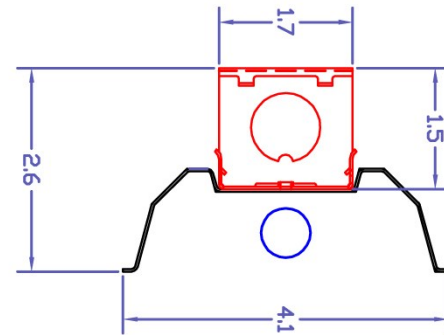

## Asymmetrical

**ASYM-1**

**ASYM-2**

## Symmetrical

**SYM-1**

**SYM-2**

**SYM-3**

**Specifications and Dimensions Subject to change without notice**

FSC Lighting 9120 Center Avenue, Rancho Cucamonga, CA 91730 Ph 909-948-8878 Fax 909-948-8510

Revised 1/20/14