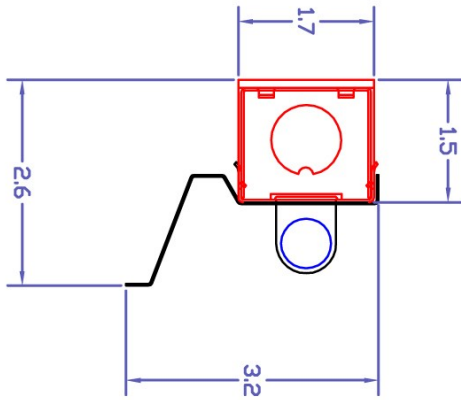

Asymmetrical

ASYM-1