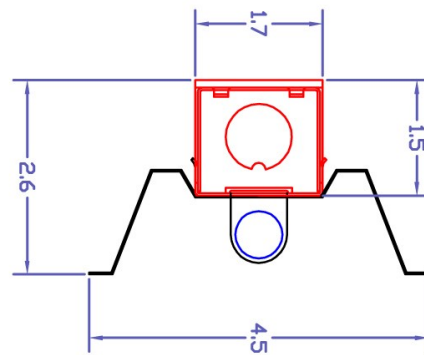

## Asymmetrical

**ASYM-1**

**ASYM-2**

## Symmetrical

**SYM-1**

**SYM-2**

**SYM-3**

**Specifications and Dimensions Subject to change without notice**

FSC Lighting 9120 Center Avenue, Rancho Cucamonga, CA 91730 Ph 909-948-8878 Fax 909-948-8510

Revised 1/20/14