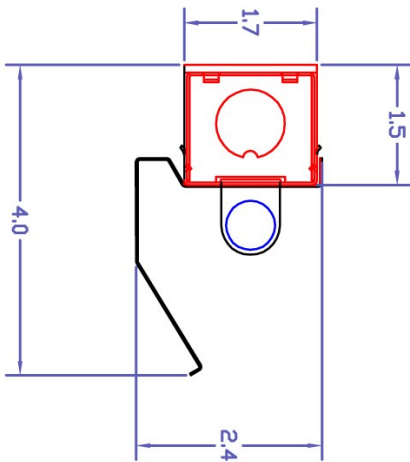

Catalog No.	Type:
Job Name:	

28100 Series

Compact Strip T8 or T5 Reflectors

Asymmetrical

ASYM-2

Symmetrical

Specifications and Dimensions Subject to change without notice

FSC Lighting 9120 Center Avenue, Rancho Cucamonga, CA 91730 Ph 909-948-8878 Fax 909-948-8510

Revised 1/20/14