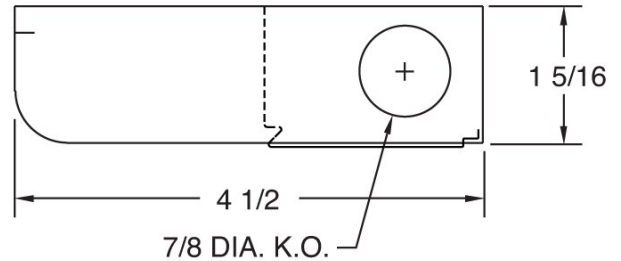

Catalog Ordering: Example: 23148-132-CO-RSW

231				

FAMILY TYPE	LAMPING	LENGTH IN INCHES	VOLTAGE	OPTIONS
231	08-EL (1- F8T5)	12"	120 (120 Volt)	PLG (6'SJT Grounded Cord & Plug)
	18-EL (1- F15T8)	18"	UNV (120-277 Volt)	WL (With Lamps)
	24-117 (1- F17T8)	24"		CO (Convenience Outlet)
	36-125 (1- F25T8)	36"		RSW (Rocker Switch)
	48-132 (1- F32T8)	48"		

Specifications and Dimensions Subject to change without notice

FSC Lighting 9120 Center Avenue, Rancho Cucamonga, CA 91730 Ph 909-948-8878 Fax 909-948-8510