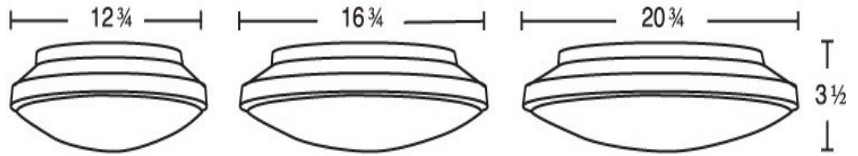

Catalog Ordering: Example: 20318Q-UNV-NKL-10-WL

20						

FAMILY TYPE	LAMPING/ DIAMETER	VOLTAGE	FINISH CODES	LENS CODES	OPTIONS
20	13Q-13" (1-F13DBX4P)	120 (120 Volt)	WHT (White)	10 (Clear Prismatic)	WL (With Lamps)
	18Q-13" (1-F18DBX4P)	UNV (120-277 Volt)**	BRS (Brass)	20 (Smooth White)	
	22-13" (1-FC8T9)*		NKL (Nickel)		
	126-13" (1-F26DBX4P)				
	213Q-13" (2-F13DBX4P)				
	32-17" (1-FC12T9)*				
	218Q-17" (2-F18DBX4P)				
	226Q-17" (2-F26DBX4P)				
	313Q-17" (3-F13DBX4P)				
	54-17" (1-FC8T9 & 1-FC12T9)*				
	318Q-21" (3-F18DBX4P)				
72-21" (1-FC12T9 & 1-FC16T9)*					

* Not Available with Universal Volt Ballast ** Universal Volt Ballast is not Available in Circline Fixtures

Specifications and Dimensions Subject to change without notice

FSC Lighting 9120 Center Avenue, Rancho Cucamonga, CA 91730 Ph 909-948-8878 Fax 909-948-8510

Revised 1/14/14